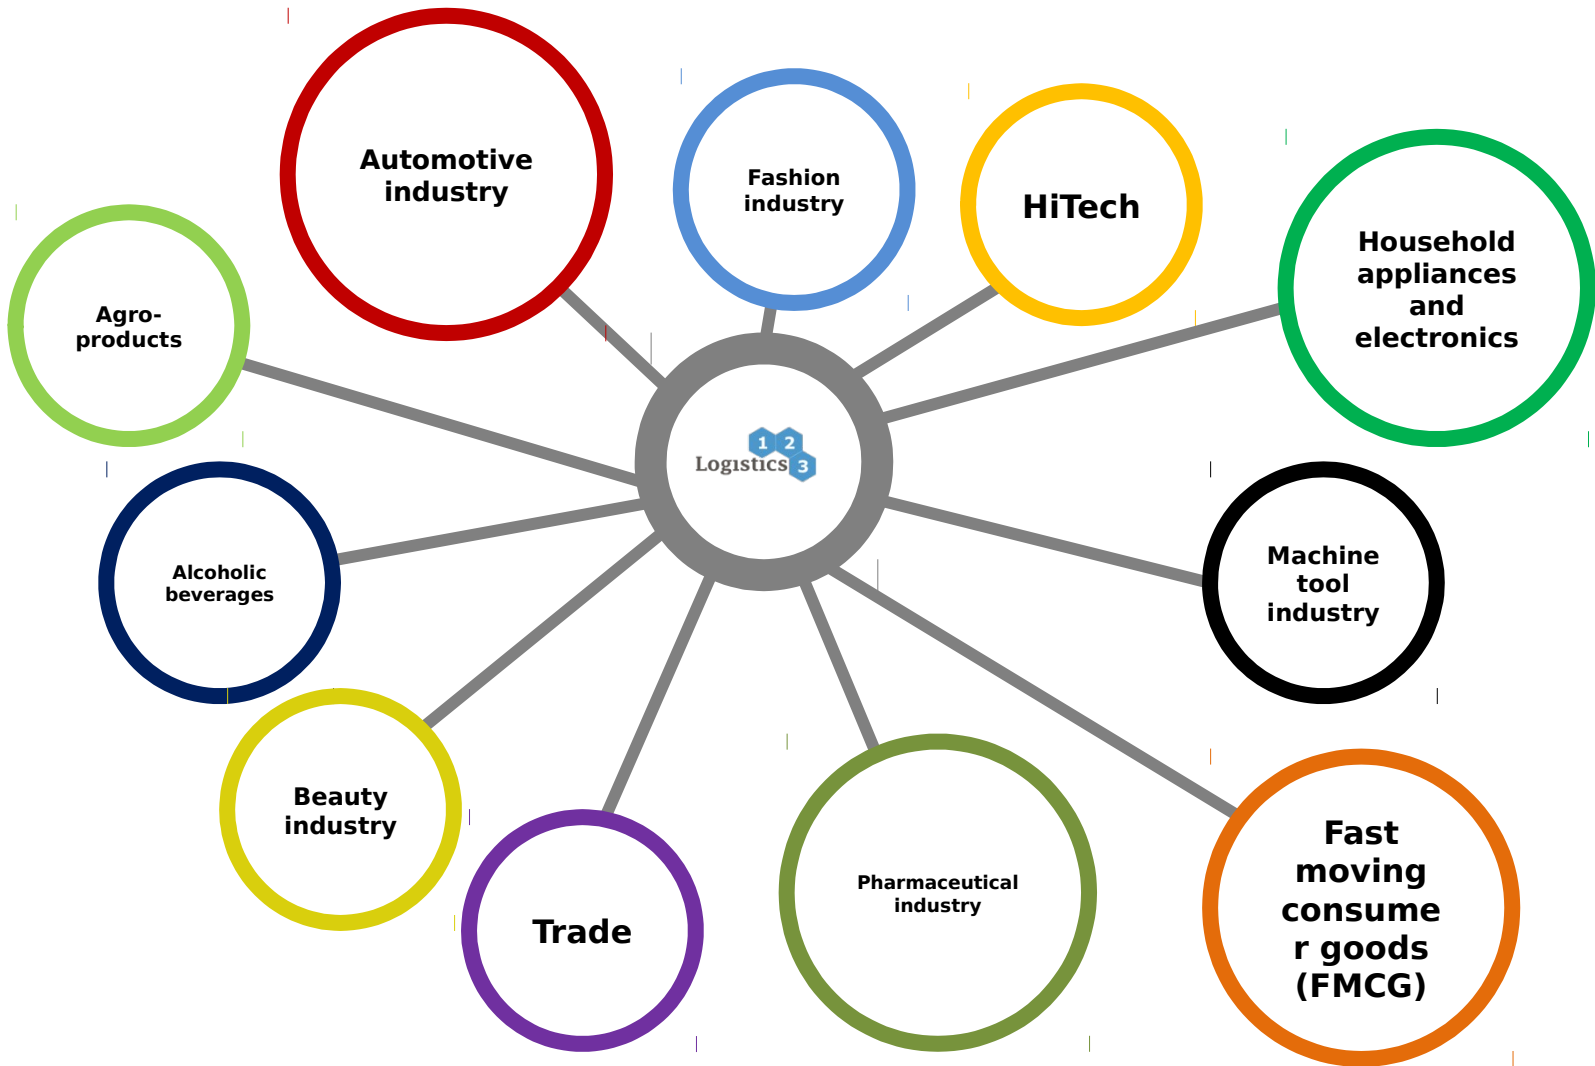

SOLUTIONS FOR INDUSTRY